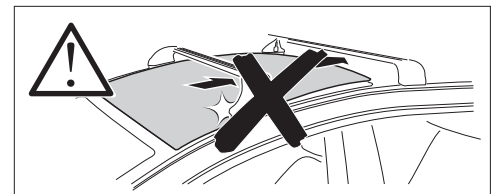

1

Kit 186167

MAZDA CX-90, 5-dr SUV, 24-

ISO 11154-E

This kit is only for vehicles with flush railing.

1 KIT
Safety

008 x4   081 x4   081 x4   Spare Part 54201 x4

Max: 75 kg / 165 lbs

Max 130 km/h / 80 Mph

2 FOOT PACK
Instructions

4 Nm x1

80 km/h / 50 Mph